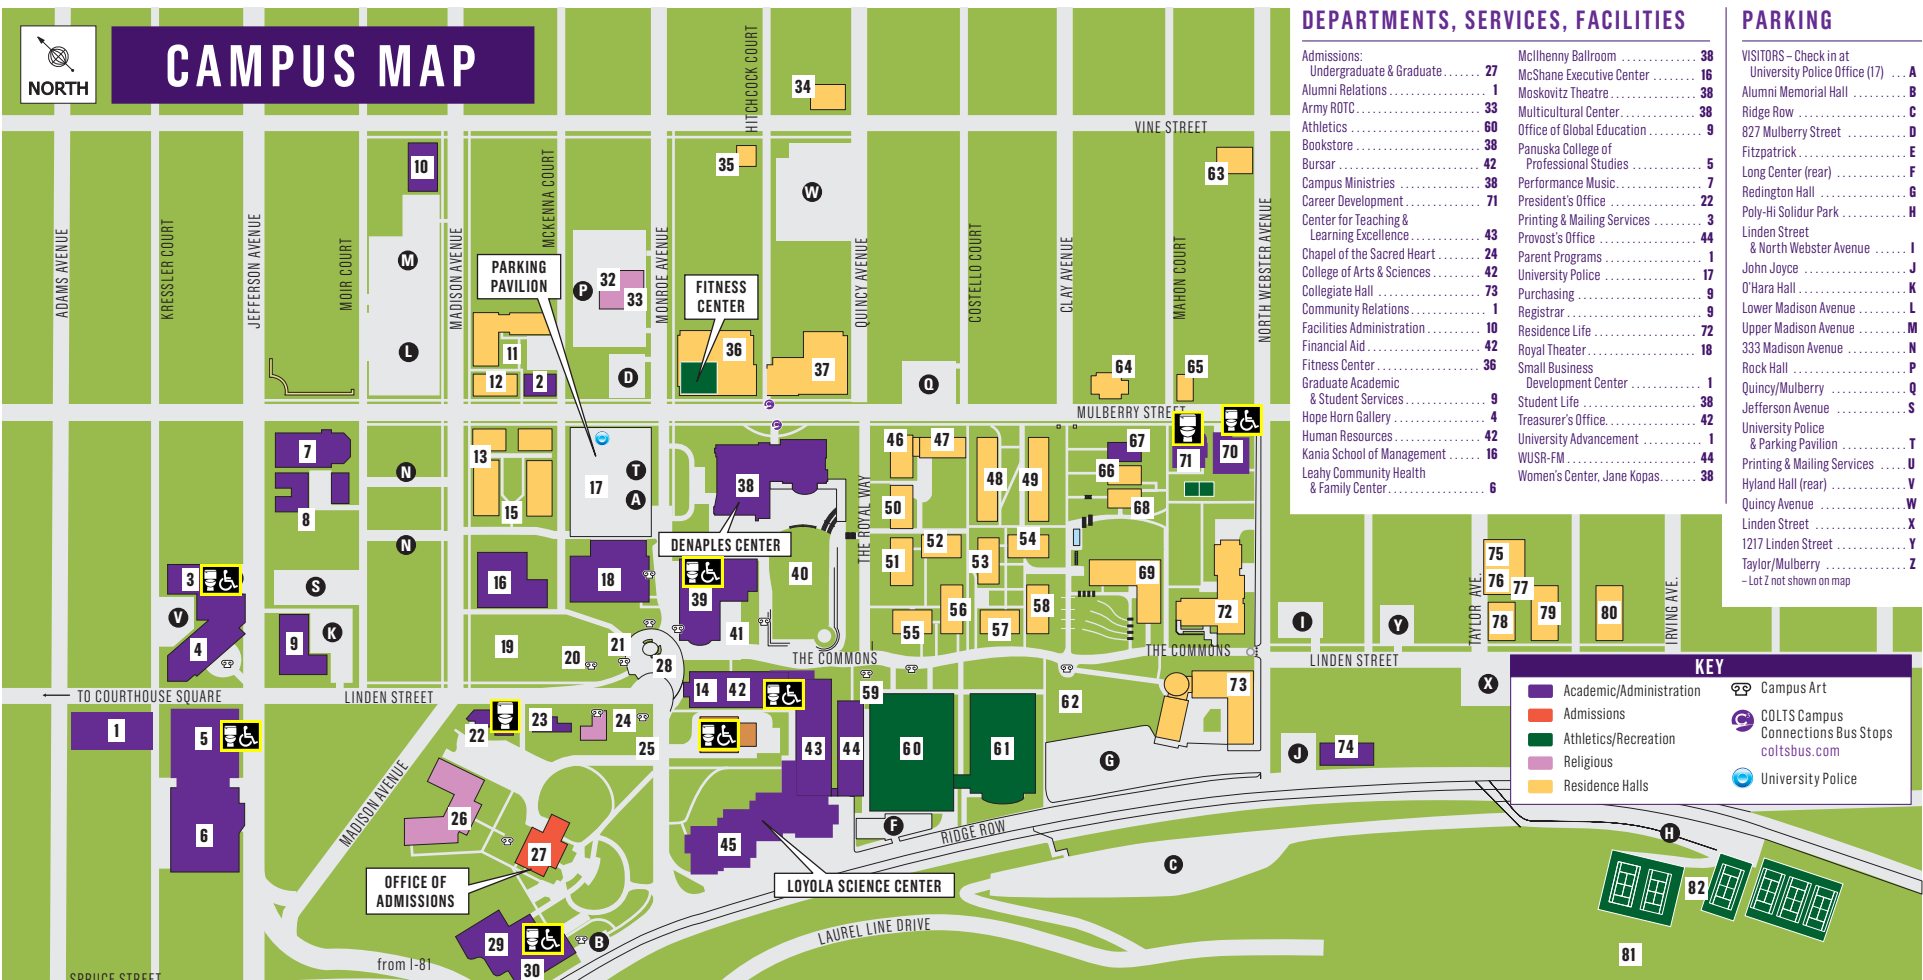

CAMPUS MAP

DEPARTMENTS, SERVICES, FACILITIES

Admissions: Undergraduate & Graduate	27	McHenny Ballroom	38
Alumni Relations	1	McShane Executive Center	16
Army ROTC	33	Moskovitz Theatre	38
Athletics	60	Multicultural Center	38
Bookstore	38	Office of Global Education	9
Bursar	42	Panaska College of Professional Studies	5
Campus Ministries	38	Performance Music	7
Career Development	71	President's Office	2
Center for Teaching & Learning Excellence	43	Printing & Mailing Services	3
Chapel of the Sacred Heart	24	Provost's Office	44
College of Arts & Sciences	42	Parent Programs	1
Collegiate Hall	73	University Police	17
Community Relations	1	Purchasing	9
Facilities Administration	10	Registrar	9
Financial Aid	42	Residence Life	72
Fitness Center	36	Royal Theater	18
Graduate Academic & Student Services	9	Small Business Development Center	1
Hope Horn Gallery	4	Student Life	38
Human Resources	42	Treasurer's Office	42
Kania School of Management	16	University Advancement	1
Leahy Community Health & Family Center	6	WUSR-FM	44
		Women's Center, Jane Kopas	38

PARKING

VISITORS - Check in at University Police Office (17)	A
Alumni Memorial Hall	B
Ridge Row	C
827 Mulberry Street	D
Fitzpatrick	E
Long Center (rear)	F
Redington Hall	G
Poly-Hi Solidur Park	H
Linden Street & North Webster Avenue	I
John Joyce	J
O'Hara Hall	K
Lower Madison Avenue	L
Upper Madison Avenue	M
333 Madison Avenue	N
Rock Hall	P
Quincy/Mulberry	Q
Jefferson Avenue	S
University Police & Parking Pavilion	T
Printing & Mailing Services	U
Hyland Hall (rear)	V
Quincy Avenue	W
Linden Street	X
1217 Linden Street	Y
Taylor/Mulberry	Z

- Lot Z not shown on map

KEY

- Academic/Administration
- Admissions
- Athletics/Recreation
- Religious
- Residence Halls
- Campus Art
- COLTS Campus Connections Bus Stops coltsbus.com
- University Police

BUILDINGS & STRUCTURES AT THE UNIVERSITY OF SCRANTON